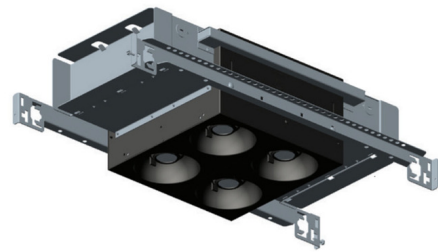

By Visual Comfort Architectural

Description

Multiples 2 X 2 Open Flanged Chicago Plenum Housing for Open Light Modules features a patented LED spot dome module with a remarkable tool-free adjustment and locking mechanism. Housing available in low and high output options (see light module for more information). Constant current driver. Dimmable with an electronic low voltage (down to 1 percent) or 0-10V dimmer (down to 5 percent), sold separately. ETL listed for damp location. Title 24 Compliant. 5 year warranty. Requires four Element Lighting Multiples Open Light Modules, sold separately. 5 X 5 inch ceiling opening per module.

Specifications

REFLECTOR/BAFFLE COLOR	N/A
BODY FINISH	White
WATTAGE	48W
DIMMER	Low Voltage Electronic
DIMENSIONS	24"L x 11"W x 6"H
INTEGRATED LED MODULE	4 x LED/12W/120-277V LED

Technical Information

APERTURE SIZE	5.000"
APERTURE SHAPE	Square
HOUSING HEIGHT	5"
HOUSING TYPE	Chicago plenum approved
CEILING TYPE	Drywall Trimless/Flush
FUNCTION	Downlight
LUMENS/WATT	418.67
LUMINOUS FLUX	5024 lumens