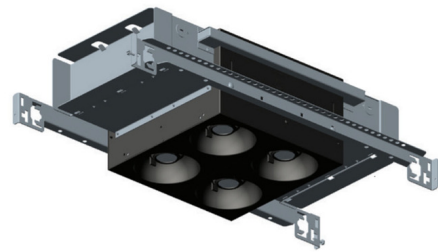

By Visual Comfort Architectural

Description

Multiples 2 X 2 Open Flanged IC Airtight Housing for Open Light Modules features a patented LED spot dome module with a remarkable tool-free adjustment and locking mechanism. Constant current driver. Dimmable with an electronic low voltage (down to 1 percent) or 0-10V dimmer (down to 5 percent), sold separately. ETL listed for damp location. Title 24 Compliant. 5 year warranty. Requires four Element Lighting Multiples Open Light Modules, sold separately. 5 X 5 inch ceiling opening per module.

Specifications

REFLECTOR/BAFFLE COLOR	N/A
BODY FINISH	White
WATTAGE	48W
DIMMER	Low Voltage Electronic
DIMENSIONS	24"L x 11"W x 6"H
INTEGRATED LED MODULE	4 x LED/12W/120-277V LED

Technical Information

APERTURE SIZE	5.000"
APERTURE SHAPE	Square
HOUSING HEIGHT	5"
HOUSING TYPE	New construction IC Airtight
CEILING TYPE	Drywall Trimless/Flush
FUNCTION	Downlight
LUMENS/WATT	418.67
LUMINOUS FLUX	5024 lumens