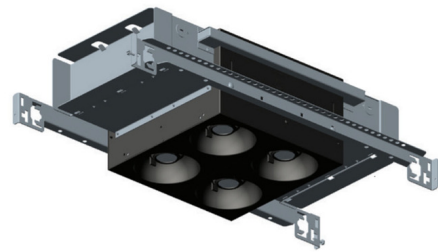

By Visual Comfort Architectural

Description

Multiples 2 X 2 Open Flanged Non IC Airtight Housing for Open Light Modules features a patented LED spot dome module with a remarkable tool-free adjustment and locking mechanism. Housing available in low and high output options (see light module for more information). Constant current driver. Dimmable with an electronic low voltage (down to 1 percent) or 0-10V dimmer (down to 5 percent), sold separately. ETL listed for damp location. Title 24 Compliant. 5 year warranty. Requires four Element Lighting Multiples Open Light Modules, sold separately. 5 X 5 inch ceiling opening per module.

Specifications

REFLECTOR/BAFFLE COLOR	N/A
BODY FINISH	White
WATTAGE	48W
DIMMER	Low Voltage Electronic
DIMENSIONS	24"L x 11"W x 6"H
INTEGRATED LED MODULE	4 x LED/12W/120-277V LED

Technical Information

APERTURE SIZE	5.000"
APERTURE SHAPE	Square
HOUSING HEIGHT	5"
HOUSING TYPE	New construction NON IC Airtight
CEILING TYPE	Drywall Trimless/Flush
FUNCTION	Downlight
LUMENS/WATT	418.67
LUMINOUS FLUX	5024 lumens