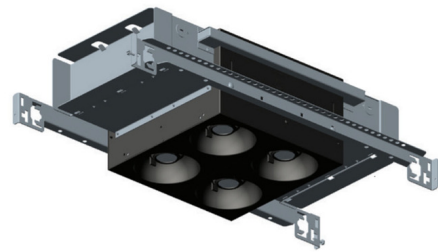

Description

Multiples 2 X 2 Open Flangeless Chicago Plenum Housing for for Open Light Modules features a patented LED spot dome module with a remarkable tool-free adjustment and locking mechanism. Housing available in low and high output options (see light module for more information). Constant current driver. Dimmable with an electronic low voltage (down to 1 percent) or 0-10V dimmer (down to 5 percent), sold separately. ETL listed for damp location. Title 24 Compliant. 5 year warranty. Requires four Element Lighting Multiples Open Light Modules, sold separately. 5 X 5 inch ceiling opening per module.

Specifications

REFLECTOR/BAFFLE COLOR	N/A
BODY FINISH	White
WATTAGE	48W
DIMMER	Low Voltage Electronic
DIMENSIONS	24"L x 11"W x 6"H
INTEGRATED LED MODULE	4 x LED/12W/120-277V LED

Technical Information

APERTURE SIZE	5.000"
APERTURE SHAPE	Square
HOUSING HEIGHT	5"
HOUSING TYPE	Chicago plenum approved
CEILING TYPE	Drywall Trimless/Flush
FUNCTION	Downlight
LUMENS/WATT	418.67
LUMINOUS FLUX	5024 lumens