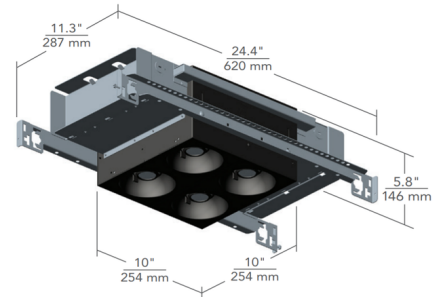

Shown in white

CLICK TO VIEW PRODUCT

Notes: