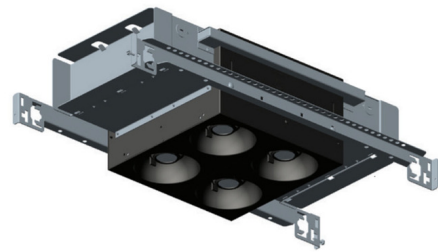

### Description

Multiples 2 X 2 Open Flangeless IC Airtight Housing for for Open Light Modules features a patented LED spot dome module with a remarkable tool-free adjustment and locking mechanism. Constant current driver. Dimmable with an electronic low voltage (down to 1 percent) or 0-10V dimmer (down to 5 percent), sold separately. ETL listed for damp location. Title 24 Compliant. 5 year warranty. Requires four Element Lighting Multiples Open Light Modules, sold separately. 5 X 5 inch ceiling opening per module.

### Specifications

REFLECTOR/BAFFLE COLOR	N/A
BODY FINISH	White
WATTAGE	48W
DIMMER	Low Voltage Electronic
DIMENSIONS	24"L x 11"W x 6"H
INTEGRATED LED MODULE	4 x LED/12W/120-277V LED

### Technical Information

APERTURE SIZE	5.000"
APERTURE SHAPE	Square
HOUSING HEIGHT	5"
HOUSING TYPE	New construction IC Airtight
CEILING TYPE	Drywall Trimless/Flush
FUNCTION	Downlight
LUMENS/WATT	418.67
LUMINOUS FLUX	5024 lumens