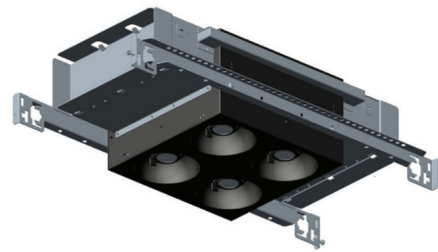

Description

Multiples 2 X 2 Open Flangeless Non IC Airtight Housing for Open Light Modules features a patented LED spot dome module with a remarkable tool-free adjustment and locking mechanism. Housing available in low and high output options (see light module for more information). Constant current driver. Dimmable with an electronic low voltage (down to 1 percent) or 0-10V dimmer (down to 5 percent), sold separately. ETL listed for damp location. Title 24 Compliant. 5 year warranty. Requires four Element Lighting Multiples Open Light Modules, sold separately. 5 X 5 inch ceiling opening per module.

Specifications

REFLECTOR/BAFFLE COLOR	N/A
BODY FINISH	White
WATTAGE	48W
DIMMER	Low Voltage Electronic
DIMENSIONS	24"L x 11"W x 6"H
INTEGRATED LED MODULE	4 x LED/12W/120V LED

Technical Information

APERTURE SIZE	5.000"
APERTURE SHAPE	Square
HOUSING HEIGHT	5"
HOUSING TYPE	New construction NON IC Airtight
CEILING TYPE	Drywall Trimless/Flush
FUNCTION	Downlight
LUMENS/WATT	418.67
LUMINOUS FLUX	5024 lumens