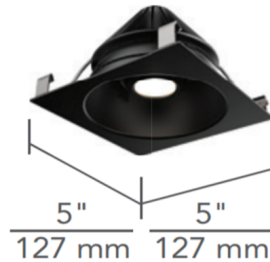

CLICK TO VIEW PRODUCT

Notes: