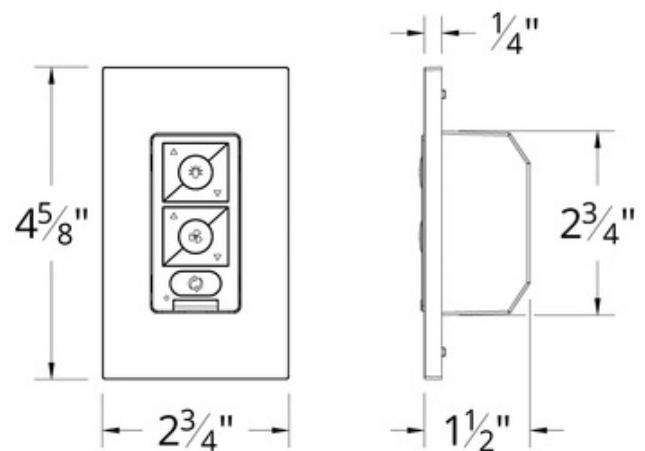

BRAND

Modern Forms

DESCRIPTION

The RF Wall Control has the ability to control fan speed and light brightness as well as switch between Summer and Winter modes. 6-speed fan control and 1% dimming for light. Control range up to 30 feet away from the fan. Works with Modern Forms Smart fans. Additional RF Wall Controls can be purchased separately for multiple location control. ETL listed. Can control up to 4 fans.

Shown in: White

SHADE COLOR	N/A
BODY FINISH	White
WATTAGE	N/A
DIMMER	N/A
DIMENSIONS	2.75"W x 4.63"H x 1.63"D
LAMP	N/A

SPEC # MFR931617

COMPANY	PROJECT	FIXTURE TYPE	APPROVED BY	DATE