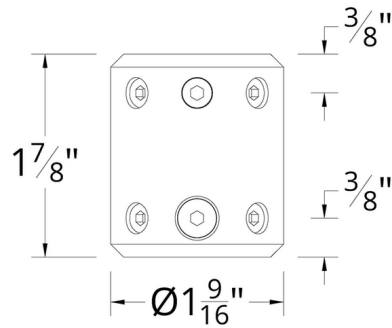

By Modern Forms

Description

This Fan Downrod Coupler is used to join two Modern Forms downrods together to create longer lengths.

Shown in brushed aluminum

Specifications

COLOR	N/A
BODY FINISH	Brushed Aluminum
WATTAGE	N/A
DIMMER	N/A
DIMENSIONS	1.563"W x 1.875"H
BULB	N/A