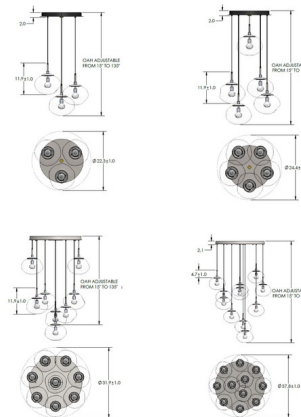

Description

The Nova Round Multi Light Pendant is a clean simple piece with a touch of glamour, perfect in a variety of interior styles. The artisan blown and cast glass shades create an interesting conversation piece. Each Piece is a unique work of art. Choose from Smoke, Clear, Bronze, or Amber glass with a Matte Black, Metallic Beige Silver, Flat Bronze, or Gilded Brass finish. Available in 3, 5, 8, and 11 light options. Canopy size is the width of the pendant. Made in the USA. UL listed.

Specifications

COLOR Clear
 BODY FINISH Beige Silver
 WATTAGE 120W
 DIMMER Standard 120V
 DIMENSIONS 22.3"W x 18"H x 22.3"D
 BULB NOT INCLUDED 3 x A19/Medium (E26)/40W/120V Incandescent
 OTHER BULB OPTIONS 3 x A19/Medium (E26)/120V LED
 COUNTRY OF ORIGIN United States

Technical Information

PRODUCT DIMENSIONS Max Overall Height: 135"

Shown in beige silver / clear

CLICK TO VIEW PRODUCT

Notes: