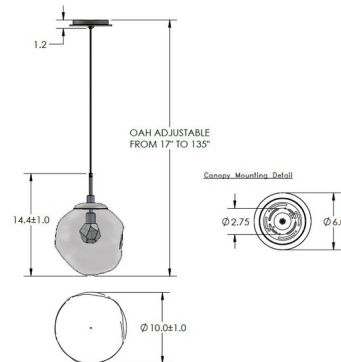

CLICK TO VIEW PRODUCT

Notes: