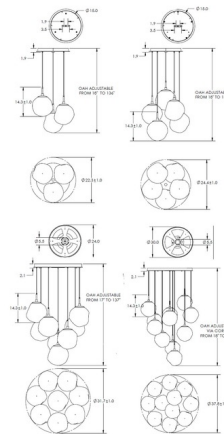

Specifications

COLOR Bronze Floret
 BODY FINISH Flat Bronze
 WATTAGE 15.9W
 DIMMER Low Voltage Electronic
 DIMENSIONS 22.3"W x 18"H x 22.3"D
 INTEGRATED LED MODULE 3 x LED/5.3W/120V LED

Technical Information

PRODUCT DIMENSIONS Max Overall Height: 136"
 COLOR RENDERING 93 CRI
 LAMP COLOR 2700K
 LUMENS/WATT 192.45
 LUMINOUS FLUX 1020 lumens

Shown in flat bronze / bronze floret

CLICK TO VIEW PRODUCT

Notes: