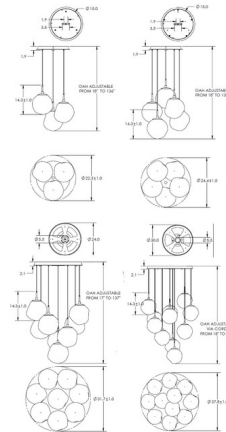

Specifications

COLOR Bronze Floret
 BODY FINISH Flat Bronze
 WATTAGE 15.9W
 DIMMER Low Voltage Electronic
 DIMENSIONS 22.3"W x 18"H x 22.3"D
 INTEGRATED LED MODULE 3 x LED/5.3W/120V LED

Technical Information

PRODUCT DIMENSIONS Max Overall Height: 136"
 COLOR RENDERING 93 CRI
 LAMP COLOR 2700K
 LUMENS/WATT 192.45
 LUMINOUS FLUX 1020 lumens

Shown in flat bronze / bronze floret

CLICK TO VIEW PRODUCT

Notes: