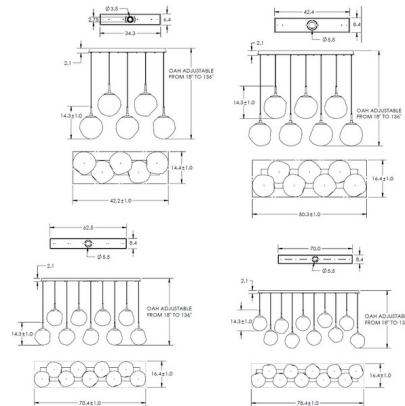

CLICK TO VIEW PRODUCT

Notes: