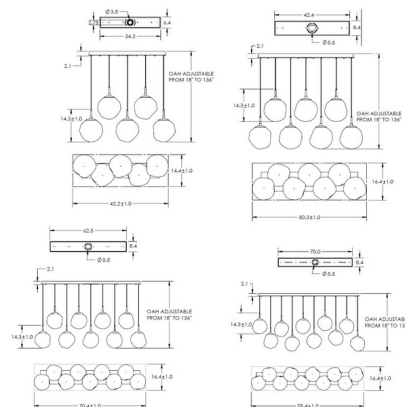

CLICK TO VIEW PRODUCT

Notes: