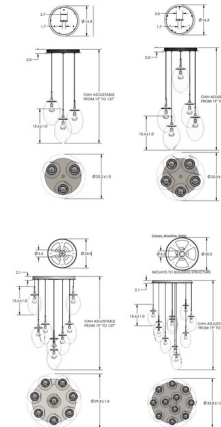

### Description

The Meteo Gem Round Multi Light Pendant is a clean simple piece, perfect in a variety of interior spaces. The artisan blown and cast glass, undulated gently in an organic form, has a inner floret, geo, or zircon gem creating an interesting conversation piece. Each Piece is a unique work of art.

### Specifications

COLOR	Bronze Geo
BODY FINISH	Flat Bronze
WATTAGE	12W
DIMMER	Low Voltage Electronic
DIMENSIONS	22.3"W x 18"H x 22.3"D
INTEGRATED LED MODULE	3 x LED/4W/120V LED
COUNTRY OF ORIGIN	United States

### Technical Information

PRODUCT DIMENSIONS	Max Overall Height: 137"
COLOR RENDERING	93 CRI
LAMP COLOR	2700K
LUMENS/WATT	255.00
LUMINOUS FLUX	1020 lumens

Shown in flat bronze / bronze geo

CLICK TO VIEW PRODUCT