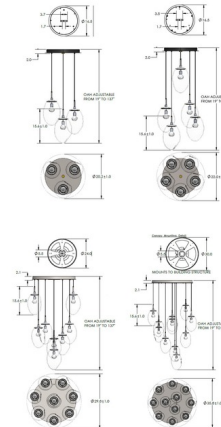

Description

The Meteo Gem Round Multi Light Pendant is a clean simple piece, perfect in a variety of interior spaces. The artisan blown and cast glass, undulated gently in an organic form, has a inner floret, geo, or zircon gem creating an interesting conversation piece. Each Piece is a unique work of art.

Specifications

COLOR Bronze Geo
BODY FINISH Flat Bronze
WATTAGE 12W
DIMMER Low Voltage Electronic
DIMENSIONS 22.3"W x 18"H x 22.3"D
INTEGRATED LED MODULE 3 x LED/4W/120V LED
COUNTRY OF ORIGIN United States

Technical Information

PRODUCT DIMENSIONS Max Overall Height: 137"
COLOR RENDERING 93 CRI
LAMP COLOR 2700K
LUMENS/WATT 255.00
LUMINOUS FLUX 1020 lumens

Shown in flat bronze / bronze geo

CLICK TO VIEW PRODUCT