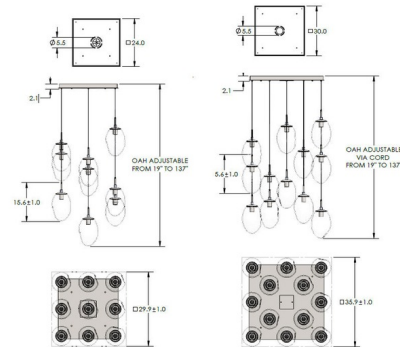

CLICK TO VIEW PRODUCT

Notes: