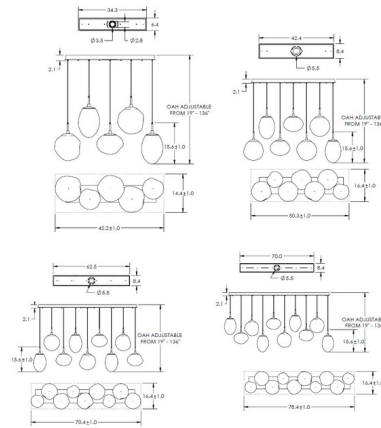

Lightology

lightology.com
866-954-4489
05-24-26

Project: _____

Company: _____

Location: _____ Fixture Type: _____

SPEC #: **HMR933892**

Approved On: _____ Approved By: _____

Cosmos Linear Multi Light Pendant By Hammerton Studio

Shown in flat bronze / bronze

Specifications

COLOR	Bronze
BODY FINISH	Gilded Brass
WATTAGE	360W
DIMMER	Standard 120V
DIMENSIONS	70.4\"/>
BULB NOT INCLUDED	9 x Edison/Medium (E26)/40W/120V Incandescent
OTHER BULB OPTIONS	10 x A19/Medium (E26)/120V Incandescent 10 x A19/Medium (E26)/120V LED 10 x Edison/Medium (E26)/120V LED