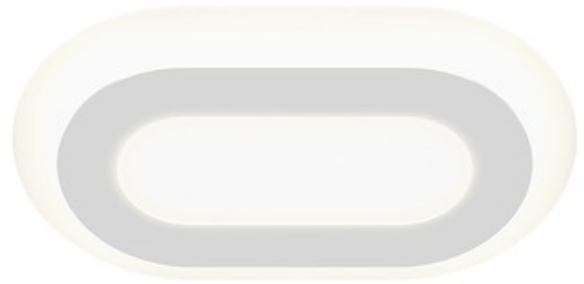

**BRAND** SONNEMAN - A Way of Light

**DESCRIPTION**

The Offset Racetrack Ceiling Light features two tandem plates in a racetrack form in White optical acrylic and Textured White finish. Available in two sizes. Integral dimmable LED module with LED driver which mounts inside outlet box. UL listed. Suitable for damp locations. Dimmable with a Triac, electronic low voltage (ELV), or 0-10V dimmer, sold separately.

*Shown in: Textured White / White Acrylic*

<b>SHADE COLOR</b>	White Acrylic
<b>BODY FINISH</b>	Textured White
<b>WATTAGE</b>	43W
<b>DIMMER</b>	Low Voltage Electronic
<b>DIMENSIONS</b>	24"W x 2.75"H x 15"D
<b>INTEGRATED LED MODULE</b>	
<b>LAMP</b>	1 x LED/43W/120-277V LED

*Technical Information*

<b>LUMINOUS FLUX</b>	2750 lumens
<b>LUMENS/WATT</b>	63.95
<b>LAMP COLOR</b>	3000K
<b>COLOR RENDERING</b>	90 CRI

**SPEC #** SON934542

COMPANY	PROJECT	FIXTURE TYPE	APPROVED BY	DATE