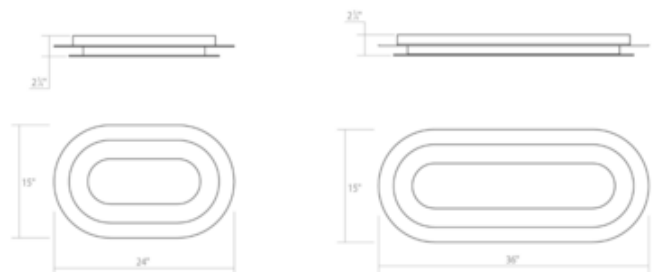

COMPANY	PROJECT	FIXTURE TYPE	APPROVED BY	DATE