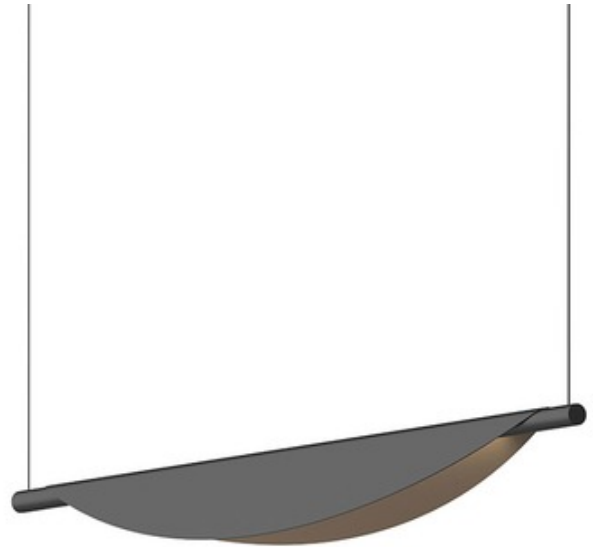

**BRAND** SONNEMAN - A Way of Light

**DESCRIPTION**

The Tela Linear Pendant features a draped reflector over a tubular fixture which directs the light downward. Includes dimmable LED module with LED driver which mounts inside outlet box. Tela can be used as a single fixture or in an end-to-end configuration of multiple lengths. Dimmable with a Triac or electronic low voltage (ELV) dimmer, sold separately. Note: A coupler kit may be ordered in conjunction with multiple Tela Pendants, to seamlessly connect multiple pendants together for larger spaces, sold separately.

Shown in: Satin Black

<b>SHADE COLOR</b>	N/A
<b>BODY FINISH</b>	Satin Black
<b>WATTAGE</b>	15W
<b>DIMMER</b>	Low Voltage Electronic
<b>DIMENSIONS</b>	40"L x 4.5"W x 3.75"H
<b>INTEGRATED LED MODULE</b>	
<b>LAMP</b>	1 x LED/15W/120V LED

*Technical Information*

<b>LUMINOUS FLUX</b>	1470 lumens
<b>LUMENS/WATT</b>	98.00
<b>LAMP COLOR</b>	3000K
<b>COLOR RENDERING</b>	90 CRI

**SPEC #** SON934553

COMPANY	PROJECT	FIXTURE TYPE	APPROVED BY	DATE