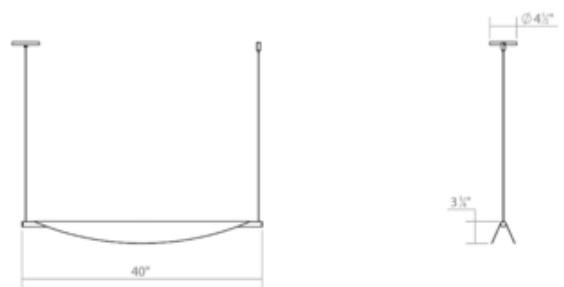

**BRAND** SONNEMAN - A Way of Light

**DESCRIPTION**

The Tela Linear Pendant features a draped reflector over a tubular fixture which directs the light downward. Includes dimmable LED module with LED driver which mounts inside outlet box. Tela can be used as a single fixture or in an end-to-end configuration of multiple lengths. Dimmable with a Triac or electronic low voltage (ELV) dimmer, sold separately. Note: A coupler kit may be ordered in conjunction with multiple Tela Pendants, to seamlessly connect multiple pendants together for larger spaces, sold separately.

Shown in: Satin Black

<b>SHADE COLOR</b>	N/A
<b>BODY FINISH</b>	Satin Black
<b>WATTAGE</b>	15W
<b>DIMMER</b>	Low Voltage Electronic
<b>DIMENSIONS</b>	40"L x 4.5"W x 3.75"H
<b>INTEGRATED LED MODULE</b>	
<b>LAMP</b>	1 x LED/15W/120V LED

*Technical Information*

<b>LUMINOUS FLUX</b>	1470 lumens
<b>LUMENS/WATT</b>	98.00
<b>LAMP COLOR</b>	3000K
<b>COLOR RENDERING</b>	90 CRI

**SPEC #** SON934553

COMPANY	PROJECT	FIXTURE TYPE	APPROVED BY	DATE