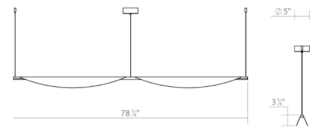

### Specifications

COLOR	N/A
BODY FINISH	Satin Black
WATTAGE	15W
DIMMER	Low Voltage Electronic
DIMENSIONS	40"L x 4.5"W x 3.75"H
INTEGRATED LED MODULE	1 x LED/15W/120V LED

### Technical Information

PRODUCT DIMENSIONS	Overall Height: 5" min / 77" max
COLOR RENDERING	90 CRI
LAMP COLOR	3000K
LUMENS/WATT	98.00
LUMINOUS FLUX	1470 lumens

Shown in satin black

CLICK TO VIEW PRODUCT