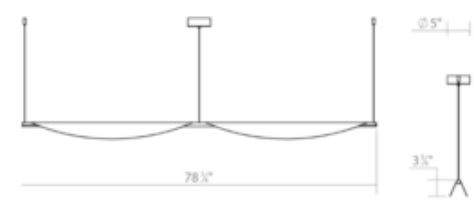

COMPANY	PROJECT	FIXTURE TYPE	APPROVED BY	DATE