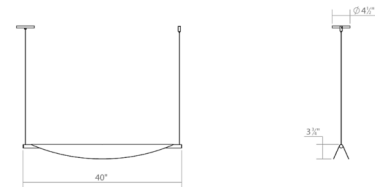

### Specifications

COLOR	N/A
BODY FINISH	Satin Black
WATTAGE	15W
DIMMER	Low Voltage Electronic
DIMENSIONS	40"L x 4.5"W x 3.75"H
INTEGRATED LED MODULE	1 x LED/15W/120V LED

### Technical Information

PRODUCT DIMENSIONS	Overall Height: 5" min / 77" max
COLOR RENDERING	90 CRI
LAMP COLOR	3000K
LUMENS/WATT	98.00
LUMINOUS FLUX	1470 lumens

Shown in satin black

CLICK TO VIEW PRODUCT