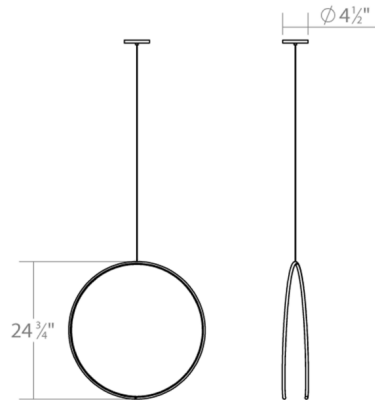

By Sonneman

Description

The Torc Pendant features an offset arc which rotates freely in suspension. Available in Satin White or Satin Black finish with a white optical silicone diffuser. Integral dimmable LED module with LED driver which fits inside outlet box. Includes 6 foot field-adjustable suspension cord. UL listed. ADA compliant. Suitable for damp locations. Dimmable with a Triac or electronic low voltage (ELV) dimmer, sold separately.

Specifications

COLOR White
BODY FINISH Satin Black
WATTAGE 17W
DIMMER Low Voltage Electronic
DIMENSIONS 24.75"W
INTEGRATED LED MODULE 1 x LED/17W/120V LED

Technical Information

PRODUCT DIMENSIONS Overall Height: 25.5" min / 97.5" max
COLOR RENDERING 90 CRI
LAMP COLOR 3000K
LUMENS/WATT 61.18
LUMINOUS FLUX 1040 lumens

Shown in satin black / white

CLICK TO VIEW PRODUCT

Notes: