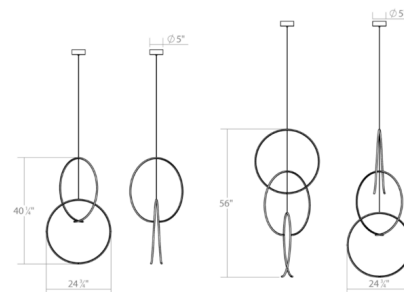

CLICK TO VIEW PRODUCT

Notes: