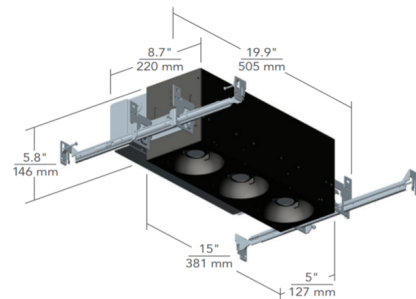

CLICK TO VIEW PRODUCT

Notes: