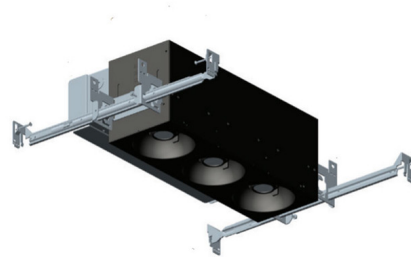

1X3 Trimmed Flangeless Non-IC Airtight Housing By Visual Comfort Architectural

Description

1X3 Trimmed Flangeless 3-Light Non-IC Airtight Housing is constructed of heavy gauge cold rolled steel with durable Black or White powder coat finish. Available in a low output (3 x 12 watt) or high output (3 x 17 watt) option. Features a unique patented LED spot dome module enabling tool-free adjustment and locking while maintaining center beam through the aperture. 35 degree tilt, 360 degree rotation. Low profile design for use in standard 2X6 construction. Accommodates up to 2 inch ceiling thickness. Includes integrated junction box approved for branch circuit through wiring. Housing includes individual driver for each module (ie: 3 drivers in a 1x3). Flangeless housing includes extruded and precision welded aluminum plaster plate. 5 inch x 5 inch ceiling cut-out per module. ETL listed. Suitable for damp locations. 5 year warranty. Dimming Options: Electronic low voltage (ELV) down to

Specifications

REFLECTOR/BAFFLE COLOR	N/A
BODY FINISH	Black
WATTAGE	36W
DIMMER	Low Voltage Electronic
DIMENSIONS	19.9"L x 8.7"W x 5.8"H
INTEGRATED LED MODULE	3 x LED/12W/120-277V LED

Technical Information

APERTURE SIZE	2.800"
HOUSING HEIGHT	6"
HOUSING TYPE	New construction NON IC Airtight
CEILING TYPE	Drywall Trimless/Flush
LUMENS/WATT	312.00
LUMINOUS FLUX	3744 lumens

Shown in black