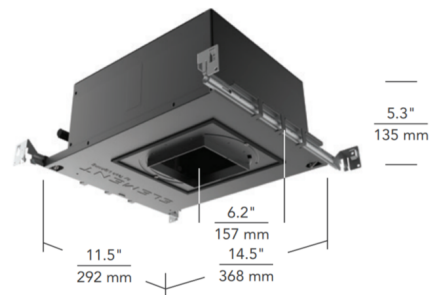

CLICK TO VIEW PRODUCT

Notes: