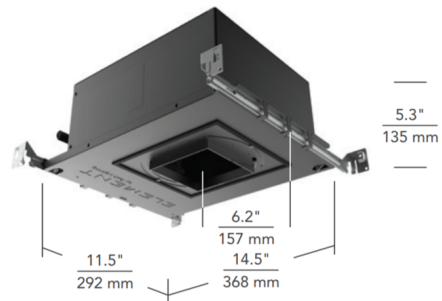

CLICK TO VIEW PRODUCT

Notes: