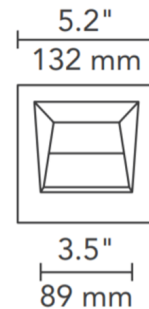

CLICK TO VIEW PRODUCT

Notes: