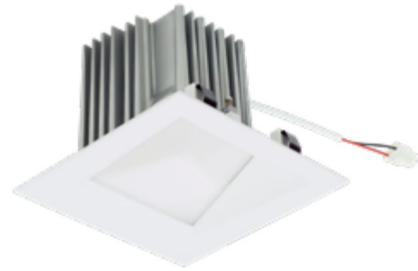

Lightology

lightology.com
866-954-4489
05-20-26

Project: _____

Company: _____

Location: _____ Fixture Type: _____

SPEC #: **ELE938393**

Approved On: _____ Approved By: _____

Element 4IN SQ Flanged Wall Wash Trim By Visual Comfort Architectural

Description

The 4 Inch Square Flanged Wall Wash Trim is a specification grade LED fixture combining high performance with an architectural ceiling appearance. Made of die cast aluminum with minimal thickness available in White, Antique Bronze, Black or Satin Nickel finish. White finish can be field painted to match adjacent finish. Available in 2700K, 3000K, 3500K, and Warm Dim (3000K-1800K) color temperature options. Trims are angled and include Luminit turning film with light shaping film to create consistent horizontal and vertical illumination. ETL listed. See housing for dimming options. A complete fixture requires a housing and trim, sold separately.

Specifications

REFLECTOR/BAFFLE COLOR	N/A
BODY FINISH	White
WATTAGE	N/A
DIMMER	N/A
DIMENSIONS	4"W x 4"H
INTEGRATED LED MODULE	1 x LED/120V LED

Technical Information

APERTURE SIZE	3.500"
APERTURE SHAPE	Square
CEILING TYPE	Drywall with Trim
FUNCTION	Wall Washer
COLOR RENDERING	.90 CRI
LAMP COLOR	2700K