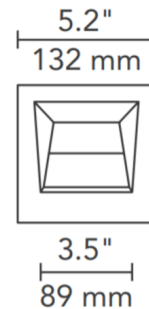

### Description

The 4 Inch Square Flanged Wall Wash Trim is a specification grade LED fixture combining high performance with an architectural ceiling appearance. Made of die cast aluminum with minimal thickness available in White, Antique Bronze, Black or Satin Nickel finish. White finish can be field painted to match adjacent finish. Available in 2700K, 3000K, 3500K, and Warm Dim (3000K-1800K) color temperature options. Trims are angled and include Luminit turning film with light shaping film to create consistent horizontal and vertical illumination. ETL listed. See housing for dimming options. A complete fixture requires a housing and trim, sold separately.

### Specifications

REFLECTOR/BAFFLE COLOR	N/A
BODY FINISH	White
WATTAGE	N/A
DIMMER	N/A
DIMENSIONS	4"W x 4"H
INTEGRATED LED MODULE	1 x LED/120V LED

### Technical Information

APERTURE SIZE	3.500"
APERTURE SHAPE	Square
CEILING TYPE	Drywall with Trim
FUNCTION	Wall Washer
COLOR RENDERING	.90 CRI
LAMP COLOR	2700K

Shown in white

CLICK TO VIEW PRODUCT

Notes: