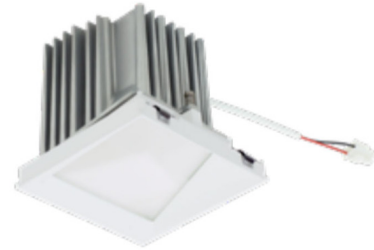

## Element 4IN SQ Flangeless Wall Wash Trim By Visual Comfort Architectural

### Description

The 4 Inch Square Flangeless Wall Wash Trim is a specification grade LED fixture combining high performance with an architectural ceiling appearance. Made of die cast aluminum with minimal thickness. White finish can be field painted to match adjacent finish. Trims are angled and include Luminit turning film with light shaping film to create consistent horizontal and vertical illumination. ETL listed. Note: A complete fixture requires a housing and trim, sold separately.

### Specifications

REFLECTOR/BAFFLE COLOR	N/A
BODY FINISH	White
WATTAGE	N/A
DIMMER	N/A
DIMENSIONS	4"W x 4"H
INTEGRATED LED MODULE	1 x LED/120V LED

### Technical Information

APERTURE SHAPE	Square
CEILING TYPE	Drywall Trimless/Flush
FUNCTION	Wall Washer
COLOR RENDERING	.90 CRI
LAMP COLOR	2700K

Shown in white

CLICK TO VIEW PRODUCT

Notes: