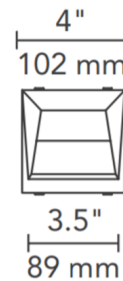

### Description

The 4 Inch Square Flangeless Wall Wash Trim is a specification grade LED fixture combining high performance with an architectural ceiling appearance. Made of die cast aluminum with minimal thickness. White finish can be field painted to match adjacent finish. Trims are angled and include Luminit turning film with light shaping film to create consistent horizontal and vertical illumination. ETL listed. Note: A complete fixture requires a housing and trim, sold separately.

### Specifications

REFLECTOR/BAFFLE COLOR	N/A
BODY FINISH	White
WATTAGE	N/A
DIMMER	N/A
DIMENSIONS	4"W x 4"H
INTEGRATED LED MODULE	1 x LED/120V LED

### Technical Information

APERTURE SHAPE	Square
CEILING TYPE	Drywall Trimless/Flush
FUNCTION	Wall Washer
COLOR RENDERING	.90 CRI
LAMP COLOR	2700K

Shown in white

CLICK TO VIEW PRODUCT

Notes: