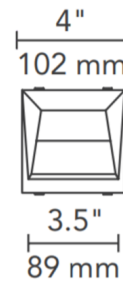

CLICK TO VIEW PRODUCT

Notes: