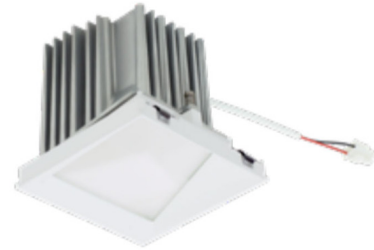

Lightology

lightology.com
866-954-4489
05-21-26

Project: _____

Company: _____

Location: _____ Fixture Type: _____

SPEC #: **ELE939589**

Approved On: _____ Approved By: _____

Element 4IN SQ Flangeless Wall Wash Trim By Visual Comfort Architectural

Description

The 4 Inch Square Flangeless Wall Wash Trim is a specification grade LED fixture combining high performance with an architectural ceiling appearance. Made of die cast aluminum with minimal thickness. White finish can be field painted to match adjacent finish. Trims are angled and include Luminit turning film with light shaping film to create consistent horizontal and vertical illumination. ETL listed. Note: A complete fixture requires a housing and trim, sold separately.

Specifications

REFLECTOR/BAFFLE COLOR	N/A
BODY FINISH	White
WATTAGE	N/A
DIMMER	N/A
DIMENSIONS	4"W x 4"H
INTEGRATED LED MODULE	1 x LED/120V LED

Technical Information

APERTURE SHAPE	Square
CEILING TYPE	Drywall Trimless/Flush
FUNCTION	Wall Washer
COLOR RENDERING	.90 CRI
LAMP COLOR	2700K

Shown in white

CLICK TO VIEW PRODUCT

Notes: