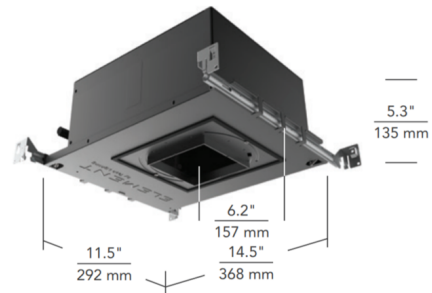

CLICK TO VIEW PRODUCT

Notes: