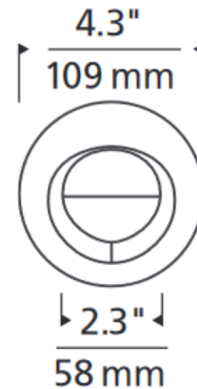

CLICK TO VIEW PRODUCT

Notes: