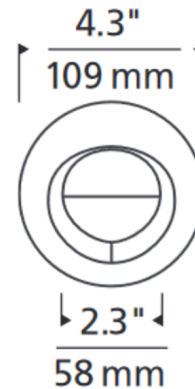

Description

3 Inch Round Flanged Wall Wash Trim is made of die-cast aluminum with minimal thickness providing vertical and horizontal illumination of wall. White finish can be field painted to match adjacent ceiling finish. Note: A complete fixture requires a housing and trim, sold separately.

Specifications

REFLECTOR/BAFFLE COLOR	N/A
BODY FINISH	White
WATTAGE	17W
DIMMER	N/A
DIMENSIONS	4"L x 4"W x 4"H
INTEGRATED LED MODULE	1 x LED/17W/120-277V LED

Technical Information

APERTURE SIZE	2.300"
APERTURE SHAPE	Round
CEILING TYPE	Drywall with Trim
FUNCTION	Wall Washer
LAMP LIFE	50000 hours
COLOR RENDERING	90 CRI
LAMP COLOR	2700K
LUMENS/WATT	55.41
LUMINOUS FLUX	942 lumens

Shown in white

CLICK TO VIEW PRODUCT

Notes: