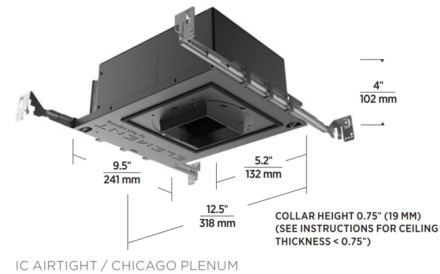

CLICK TO VIEW PRODUCT

Notes: