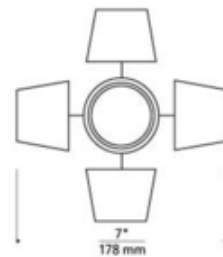

**BRAND**

Visual Comfort Modern

**DESCRIPTION**

Barndoor accessory secures to the front of an MR16 lamp to control light. Includes louver lens holder. Can hold up to two lenses or louvers. Available for use on DJ Archie, DJ Telescope, DJ Wally Lite, Joshua Ceiling, K-Jane, K-Pivot, K-Telescope, MO Pivot, Tele, and Wall Telescope, sold separately. Low voltage MR16 up to 75 watts (not included).

SHADE COLOR	N/A
BODY FINISH	Black
WATTAGE	N/A
DIMMER	N/A
DIMENSIONS	7"W x 7"H
LAMP	N/A

SPEC # TLG9416

COMPANY	PROJECT	FIXTURE TYPE	APPROVED BY	DATE