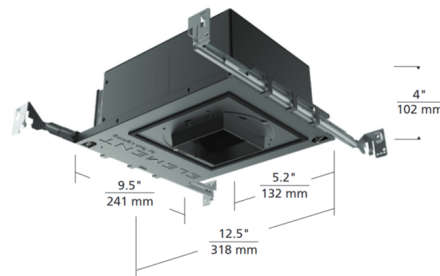

CLICK TO VIEW PRODUCT

Notes: