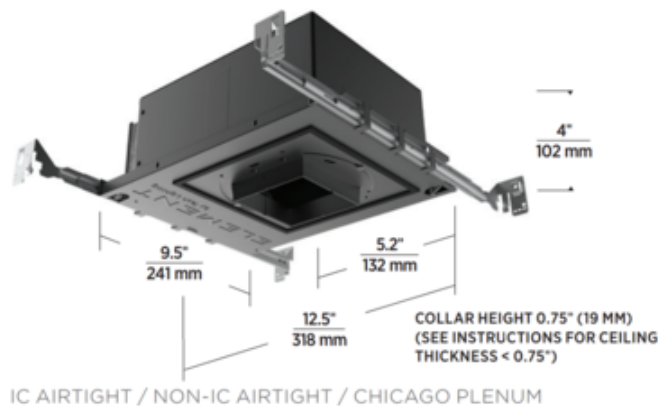

BRAND Visual Comfort Architectural

DESCRIPTION

3 Inch Square 90CRI Flanged Adjustable Non-IC Airtight, IC Airtight, or Chicago Plenum New Construction Housing is designed for use with square flanged trims. Tool-free aiming/locking: 0-40 degree tilt, 361 degree rotation. This specification grade housing features an integral 12 or 17 watt LED module in 2700K, 3000K and 3500K color temperature options or Warm Dim (3000K-1800K) with 10, 18, 25, 40 or 60 degree beam angle. 3 7/8 inch ceiling cutout. Suitable for wet locations with shower trim. Includes a 120/277V Universal driver, dimmable with standard reverse-phase, forward-phase, TRIAC, and 0-10V. Note: A complete fixture requires a housing and trim, sold separately. Note: 10 degree beam angle not available for Warm Dim option.

IC AIRT

Shown in: Black

TRIM COLOR	N/A
BODY FINISH	Black
WATTAGE	12W
DIMMER	Low Voltage Electronic
DIMENSIONS	12.5"L x 9.5"W x 4"H
INTEGRATED LED MODULE	
LAMP	1 x LED/12W/120-277V LED

Technical Information

LUMINOUS FLUX	1124 lumens
LUMENS/WATT	93.67
LAMP COLOR	2700K
COLOR RENDERING	90 CRI
BEAM ANGLE	10°
LAMP LIFE	50000 hours
FUNCTION	Adjustable Accent
CEILING TYPE	Drywall with Trim
HOUSING TYPE	New construction NON IC Airtight
SPEC #	ELE944634