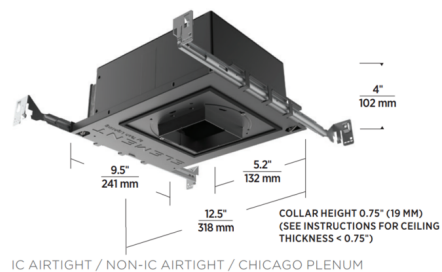

IC AIRTIGHT / NON-IC AIRTIGHT / CHICAGO PLENUM

CLICK TO VIEW PRODUCT

Notes: