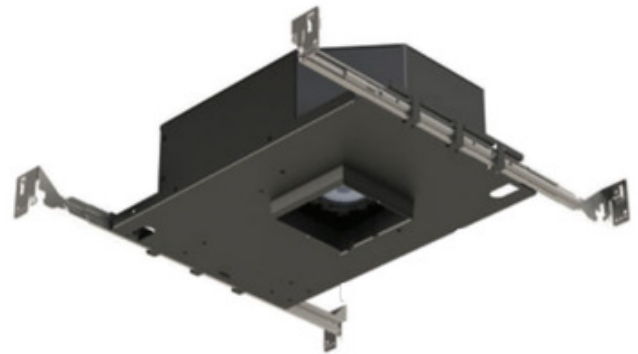

BRAND Visual Comfort Architectural

DESCRIPTION

The 3 Inch Square 90CRI Flanged Fixed Downlight IC Airtight or Chicago Plenum New Construction Housing for use with square flanged trims. Features an integral 12 watt or 17 watt LED module in three color temperature options or Warm Dim (3000K-1800K) with 10, 18, 25, 40 or 60 degree beam angle options. 3 7/8 inch ceiling cutout. Suitable for damp locations. Suitable for wet locations with shower trim. Includes a 120-277V Universal driver dimmable with standard reverse-phase, forward-phase, TRIAC, and 0-10V dimming
 Note: A complete fixture requires a housing and trim, sold separately. Note: 10 degree beam angle not available for Warm Dim option.

Shown in: Black

TRIM COLOR	N/A
BODY FINISH	Black
WATTAGE	12W
DIMMER	Low Voltage Electronic
DIMENSIONS	12"L x 7"W x 3.4"H
INTEGRATED LED MODULE	
LAMP	1 x LED/12W/120-277V LED
<i>Technical Information</i>	
LUMINOUS FLUX	1065 lumens
LUMENS/WATT	88.75
LAMP COLOR	2700K
COLOR RENDERING	90 CRI
BEAM ANGLE	10°
LAMP LIFE	50000 hours
FUNCTION	Downlight
CEILING TYPE	Drywall with Trim
HOUSING TYPE	New construction IC Airtight
SPEC #	ELE944646