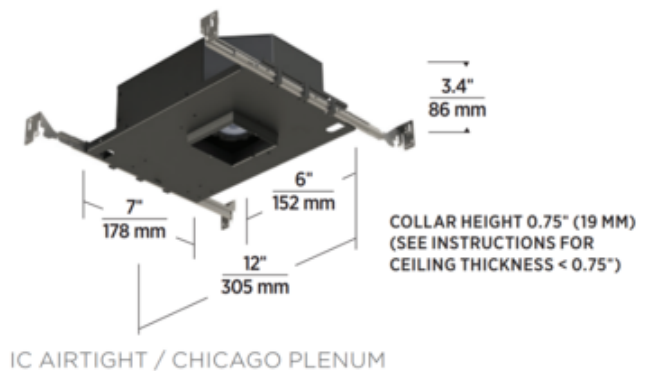

BRAND Visual Comfort Architectural

DESCRIPTION

The 3 Inch Square 90CRI Flanged Fixed Downlight IC Airtight or Chicago Plenum New Construction Housing for use with square flanged trims. Features an integral 12 watt or 17 watt LED module in three color temperature options or Warm Dim (3000K-1800K) with 10, 18, 25, 40 or 60 degree beam angle options. 3 7/8 inch ceiling cutout. Suitable for damp locations. Suitable for wet locations with shower trim. Includes a 120-277V Universal driver dimmable with standard reverse-phase, forward-phase, TRIAC, and 0-10V dimming
 Note: A complete fixture requires a housing and trim, sold separately. Note: 10 degree beam angle not available for Warm Dim option.

Shown in: Black

TRIM COLOR	N/A
BODY FINISH	Black
WATTAGE	12W
DIMMER	Low Voltage Electronic
DIMENSIONS	12"L x 7"W x 3.4"H
INTEGRATED LED MODULE	
LAMP	1 x LED/12W/120-277V LED
<i>Technical Information</i>	
LUMINOUS FLUX	1065 lumens
LUMENS/WATT	88.75
LAMP COLOR	2700K
COLOR RENDERING	90 CRI
BEAM ANGLE	10°
LAMP LIFE	50000 hours
FUNCTION	Downlight
CEILING TYPE	Drywall with Trim
HOUSING TYPE	New construction IC Airtight
SPEC #	ELE944646