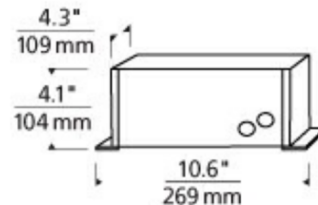

## 300W 12V Remote Magnetic Transformer By Visual Comfort Architectural

### Specifications

COLOR	N/A
BODY FINISH	Black
WATTAGE	300W
DIMMER	Low Voltage Magnetic
DIMENSIONS	10.6"L x 4.3"W x 4.1"H
BULB	N/A

CLICK TO VIEW PRODUCT

Notes: