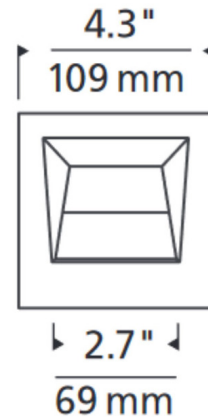

CLICK TO VIEW PRODUCT

Notes: