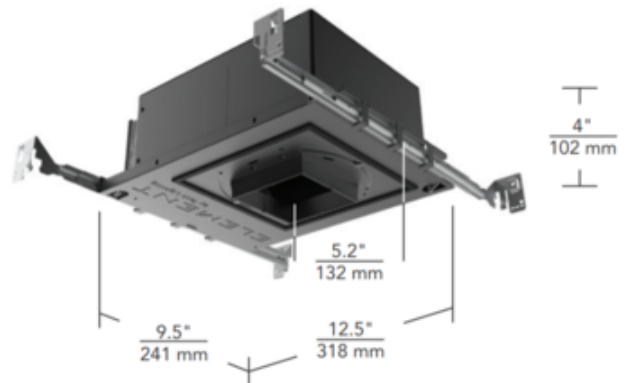

**BRAND** Visual Comfort Architectural

**DESCRIPTION**

3 Inch Square 90CRI Flangeless Fixed Downlight Non-IC Airtight, IC Airtight, or Chicago Plenum New Construction Housing for square flangeless trims. Small aperture LED downlight with architectural appearance. Includes a 12 or 17 watt LED module in three color temperature options and Warm Dim LED (3000K-1800K). Offered with a 10, 18, 25, 40 or 60 degree beam angle. 3 7/8 inch ceiling opening. Suitable for damp locations. Suitable for wet locations with shower trim option. Includes a 120-277V Universal driver dimmable with standard reverse-phase, forward-phase, TRIAC, and 0-10V dimming. Note: A complete fixture requires a housing and trim, sold separately. Note: Warm Dim option is not available with 10 degree beam angle.

Shown in: Black

<b>TRIM COLOR</b>	N/A
<b>BODY FINISH</b>	Black
<b>WATTAGE</b>	12W
<b>DIMMER</b>	Low Voltage Electronic
<b>DIMENSIONS</b>	12.5"L x 9.5"W x 4"H
<b>INTEGRATED LED MODULE</b>	
<b>LAMP</b>	1 x LED/12W/120-277V LED
<i>Technical Information</i>	
<b>LUMINOUS FLUX</b>	1065 lumens
<b>LUMENS/WATT</b>	88.75
<b>LAMP COLOR</b>	2700K
<b>COLOR RENDERING</b>	90 CRI
<b>BEAM ANGLE</b>	10°
<b>LAMP LIFE</b>	50000 hours
<b>FUNCTION</b>	Downlight
<b>CEILING TYPE</b>	Drywall Trimless/Flush
<b>HOUSING TYPE</b>	New construction IC Airtight
<b>SPEC #</b>	ELE946478