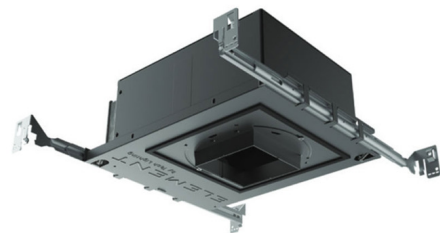

By Visual Comfort Architectural

Description

3 Inch Square 90CRI Flangeless Wall Wash IC Airtight or Chicago Plenum New Construction Housing for square flangeless trims provides a consistent floor of illumination vertically and horizontally without hotspots, scallops, or shadows. Includes a 12 or 17 watt LED light source. Includes a 120/277V Universal driver, dimmable with standard reverse-phase, forward-phase, TRIAC, and 0-10V. Note: A complete fixture requires a housing and trim, sold separately.

Specifications

REFLECTOR/BAFFLE COLOR	N/A
BODY FINISH	Black Powder Coat
WATTAGE	12W
DIMMER	Low Voltage Electronic
DIMENSIONS	12.5"L x 9.5"W x 4"H
INTEGRATED LED MODULE	1 x LED/12W/120-277V LED

Technical Information

APERTURE SHAPE	Square
HOUSING HEIGHT	4"
HOUSING TYPE	Chicago plenum approved
CEILING TYPE	Drywall Trimless/Flush
FUNCTION	Wall Washer
LUMENS/WATT	75.00
LUMINOUS FLUX	900 lumens

Shown in black powder coat