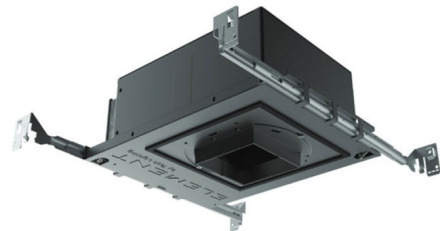

Lightology

lightology.com
866-954-4489
06-04-26

Project: _____
Company: _____
Location: _____ Fixture Type: _____
SPEC #: **ELE947317**
Approved On: _____ Approved By: _____

Element 3IN SQ Flangeless Wall Wash New Construction Housing

By Visual Comfort Architectural

Description

3 Inch Square 90CRI Flangeless Wall Wash IC Airtight or Chicago Plenum New Construction Housing for square flangeless trims provides a consistent floor of illumination vertically and horizontally without hotspots, scallops, or shadows. Includes a 12 or 17 watt LED light source. Includes a 120/277V Universal driver, dimmable with standard reverse-phase, forward-phase, TRIAC, and 0-10V. Note: A complete fixture requires a housing and trim, sold separately.

Specifications

REFLECTOR/BAFFLE COLOR	N/A
BODY FINISH	Black Powder Coat
WATTAGE	12W
DIMMER	Low Voltage Electronic
DIMENSIONS	12.5"L x 9.5"W x 4"H
INTEGRATED LED MODULE	1 x LED/12W/120-277V LED

Technical Information

APERTURE SHAPE	Square
HOUSING HEIGHT	4"
HOUSING TYPE	Chicago plenum approved
CEILING TYPE	Drywall Trimless/Flush
FUNCTION	Wall Washer
LUMENS/WATT	75.00
LUMINOUS FLUX	900 lumens

Shown in black powder coat