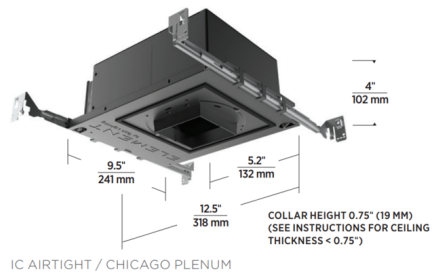

CLICK TO VIEW PRODUCT

Notes: