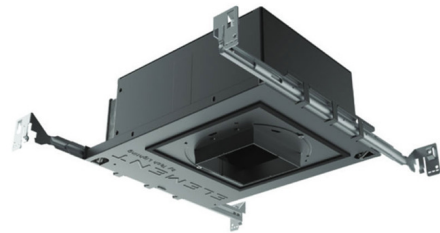

Description

3 Inch Square 90CRI Flangeless Wall Wash IC Airtight or Chicago Plenum New Construction Housing for square flangeless trims provides a consistent floor of illumination vertically and horizontally without hotspots, scallops, or shadows. Includes a 12 or 17 watt LED light source. Includes a 120/277V Universal driver, dimmable with standard reverse-phase, forward-phase, TRIAC, and 0-10V. Note: A complete fixture requires a housing and trim, sold separately.

Specifications

REFLECTOR/BAFFLE COLOR	N/A
BODY FINISH	Black Powder Coat
WATTAGE	12W
DIMMER	Low Voltage Electronic
DIMENSIONS	12.5"L x 9.5"W x 4"H
INTEGRATED LED MODULE	1 x LED/12W/120-277V LED

Technical Information

APERTURE SHAPE	Square
HOUSING HEIGHT	4"
HOUSING TYPE	New construction IC Airtight
CEILING TYPE	Drywall Trimless/Flush
FUNCTION	Wall Washer
LUMENS/WATT	75.00
LUMINOUS FLUX	900 lumens

Shown in black powder coat