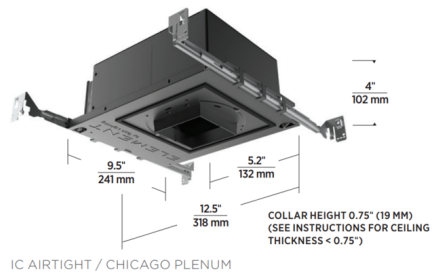

Description

3 Inch Square 90CRI Flangeless Wall Wash IC Airtight or Chicago Plenum New Construction Housing for square flangeless trims provides a consistent floor of illumination vertically and horizontally without hotspots, scallops, or shadows. Includes a 12 or 17 watt LED light source. Includes a 120/277V Universal driver, dimmable with standard reverse-phase, forward-phase, TRIAC, and 0-10V. Note: A complete fixture requires a housing and trim, sold separately.

Specifications

REFLECTOR/BAFFLE COLOR	N/A
BODY FINISH	Black Powder Coat
WATTAGE	12W
DIMMER	Low Voltage Electronic
DIMENSIONS	12.5"L x 9.5"W x 4"H
INTEGRATED LED MODULE	1 x LED/12W/120-277V LED

Technical Information

APERTURE SHAPE	Square
HOUSING HEIGHT	4"
HOUSING TYPE	New construction IC Airtight
CEILING TYPE	Drywall Trimless/Flush
FUNCTION	Wall Washer
LUMENS/WATT	75.00
LUMINOUS FLUX	900 lumens

Shown in black powder coat