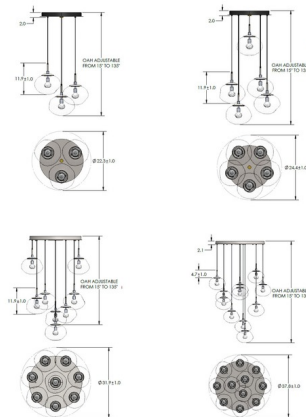

Specifications

COLOR Smoke Floret
 BODY FINISH Matte Black
 WATTAGE 15.9W
 DIMMER Low Voltage Electronic
 DIMENSIONS 22.3"W x 18"H x 22.3"D
 INTEGRATED LED MODULE 3 x LED/5.3W/120V LED
 COUNTRY OF ORIGIN United States

Technical Information

PRODUCT DIMENSIONS Maximum Overall Length: 135"
 COLOR RENDERING 93 CRI
 LAMP COLOR 2700K
 LUMENS/WATT 192.45
 LUMINOUS FLUX 1020 lumens

Shown in matte black / smoke floret

CLICK TO VIEW PRODUCT