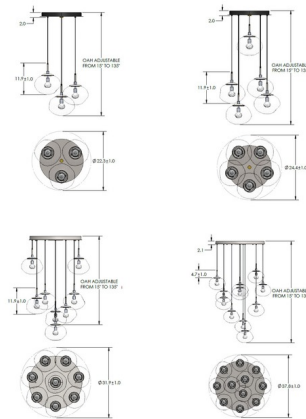

### Specifications

COLOR	Smoke Floret
BODY FINISH	Matte Black
WATTAGE	15.9W
DIMMER	Low Voltage Electronic
DIMENSIONS	22.3"W x 18"H x 22.3"D
INTEGRATED LED MODULE	3 x LED/5.3W/120V LED
COUNTRY OF ORIGIN	United States

### Technical Information

PRODUCT DIMENSIONS	Maximum Overall Length: 135"
COLOR RENDERING	93 CRI
LAMP COLOR	2700K
LUMENS/WATT	192.45
LUMINOUS FLUX	1020 lumens

Shown in matte black / smoke floret

CLICK TO VIEW PRODUCT