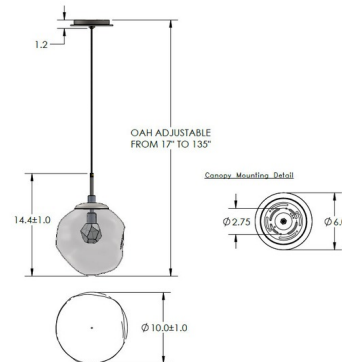

CLICK TO VIEW PRODUCT

Notes: