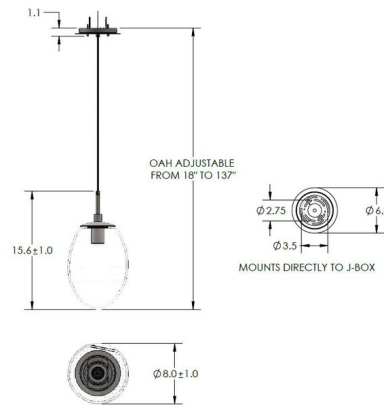

By Hammerton Studio

Description

The Meteo Gem Pendant is a clean simple piece, perfect in a variety of interior spaces. The artisan blown and cast glass, undulated gently in an organic form, has a inner floret, geo, or zircon gem creating an interesting conversation piece. Each Piece is a unique work of art. Choose from a Smoke, Clear, Bronze, or Amber shade with a Floret, Geo, or Zircon inner element with a Matte Black, Metallic Beige Silver, Flat Bronze, or Gilded Brass finish. Made in the USA. UL listed.

Specifications

COLOR	Smoke Floret
BODY FINISH	Matte Black
WATTAGE	5.2W
DIMMER	Low Voltage Electronic
DIMENSIONS	9"W x 12"H
INTEGRATED LED MODULE	1 x LED/5.2W/120V LED
COUNTRY OF ORIGIN	United States

Technical Information

PRODUCT DIMENSIONS	Max Overall Height: 137"
COLOR RENDERING	93 CRI
LAMP COLOR	2700K
LUMENS/WATT	65.38
LUMINOUS FLUX	340 lumens

Shown in matte black / smoke floret

CLICK TO VIEW PRODUCT

Notes: