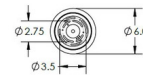

Specifications

COLOR Smoke
BODY FINISH Matte Black
WATTAGE 40W
DIMMER Standard 120V
DIMENSIONS 10"W x 11.9"H x 7.5"D
BULB NOT INCLUDED 1 x Edison/Medium (E26)/40W/120V Incandescent
OTHER BULB OPTIONS 1 x Edison/Medium (E26)/120V LED
COUNTRY OF ORIGIN United States

Technical Information

PRODUCT DIMENSIONS Max Overall Height: 134"

Shown in matte black / smoke

CLICK TO VIEW PRODUCT

Notes: