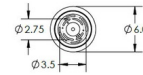

Specifications

COLOR	Smoke
BODY FINISH	Matte Black
WATTAGE	40W
DIMMER	Standard 120V
DIMENSIONS	10"W x 11.9"H x 7.5"D
BULB NOT INCLUDED	1 x Edison/Medium (E26)/40W/120V Incandescent
OTHER BULB OPTIONS	1 x Edison/Medium (E26)/120V LED
COUNTRY OF ORIGIN	United States

Technical Information

PRODUCT DIMENSIONS	Max Overall Height: 134"
--------------------	--------------------------

Shown in matte black / smoke

CLICK TO VIEW PRODUCT

Notes: