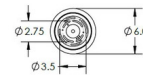

Specifications

COLOR	Smoke
BODY FINISH	Matte Black
WATTAGE	40W
DIMMER	Standard 120V
DIMENSIONS	10"W x 11.9"H x 7.5"D
BULB NOT INCLUDED	1 x Edison/Medium (E26)/40W/120V Incandescent
OTHER BULB OPTIONS	1 x Edison/Medium (E26)/120V LED
COUNTRY OF ORIGIN	United States

Technical Information

PRODUCT DIMENSIONS	Max Overall Height: 134"
--------------------	--------------------------

Shown in matte black / smoke

CLICK TO VIEW PRODUCT

Notes: