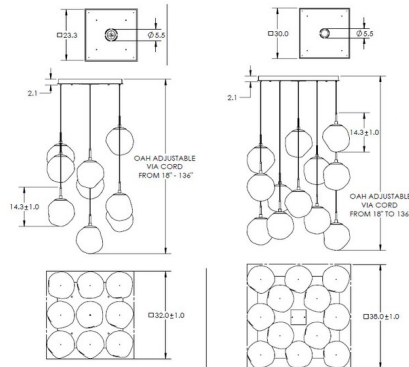

CLICK TO VIEW PRODUCT

Notes: