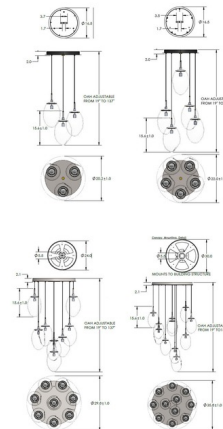

### Specifications

COLOR	Smoke
BODY FINISH	Matte Black
WATTAGE	120W
DIMMER	Standard 120V
DIMENSIONS	20.2"W x 18"H x 20.2"D
BULB NOT INCLUDED	3 x A19/Medium (E26)/40W/120V Incandescent
OTHER BULB OPTIONS	3 x A19/Medium (E26)/120V LED 3 x Edison/Medium (E26)/120V Incandescent 3 x Edison/Medium (E26)/120V LED
COUNTRY OF ORIGIN	United States

### Technical Information

PRODUCT DIMENSIONS	Max Overall Height: 137"
COLOR RENDERING	93 CRI
LAMP COLOR	2700K

Shown in matte black / smoke

CLICK TO VIEW PRODUCT

Notes: