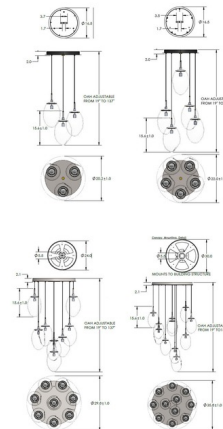

Description

The Meteo Round Multi Light Pendant is a clean simple piece, perfect in a variety of interior spaces. The artisan blown and cast glass, undulated gently in an organic form, creates an interesting conversation piece. Each Piece is a unique work of art. Choose from Smoke, Clear, Bronze, or Amber glass with a Matte Black, Metallic Beige Silver, Flat Bronze, or Gilded Brass finish. Available in 3, 5, 8, and 11 light options. Made in the USA. UL listed.

Specifications

COLOR	Smoke
BODY FINISH	Matte Black
WATTAGE	120W
DIMMER	Standard 120V
DIMENSIONS	20.2"W x 18"H x 20.2"D
BULB NOT INCLUDED	3 x A19/Medium (E26)/40W/120V Incandescent
OTHER BULB OPTIONS	3 x A19/Medium (E26)/120V LED 3 x Edison/Medium (E26)/120V Incandescent 3 x Edison/Medium (E26)/120V LED
COUNTRY OF ORIGIN	United States

Technical Information

PRODUCT DIMENSIONS	Max Overall Height: 137"
COLOR RENDERING	93 CRI
LAMP COLOR	2700K

Shown in matte black / smoke

CLICK TO VIEW PRODUCT

Notes: