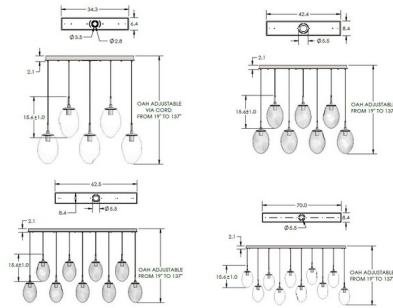

Description

The Meteo Gem Linear Multi Light Pendant is a clean simple piece, perfect in a variety of interior spaces. The artisan blown and cast glass, undulated gently in an organic form, has a inner floret, geo, or zircon gem creating an interesting conversation piece. Each Piece is a unique work of art.

Specifications

COLOR Smoke Zircon
BODY FINISH Matte Black
WATTAGE 26W
DIMMER Low Voltage Electronic
DIMENSIONS 42.2"L x 18"H x 14.3"D
INTEGRATED LED MODULE 5 x LED/5.2W/120V LED
COUNTRY OF ORIGIN United States

Technical Information

PRODUCT DIMENSIONS Max Overall Height: 137"
COLOR RENDERING 93 CRI
LAMP COLOR 2700K
LUMENS/WATT 326.92
LUMINOUS FLUX 1700 lumens

Shown in matte black / smoke zircon

CLICK TO VIEW PRODUCT