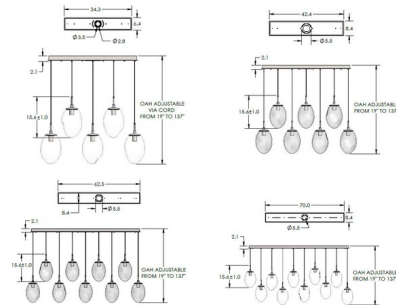

Description

The Meteo Gem Linear Multi Light Pendant is a clean simple piece, perfect in a variety of interior spaces. The artisan blown and cast glass, undulated gently in an organic form, has a inner floret, geo, or zircon gem creating an interesting conversation piece. Each Piece is a unique work of art.

Specifications

COLOR Smoke Zircon
 BODY FINISH Matte Black
 WATTAGE 26W
 DIMMER Low Voltage Electronic
 DIMENSIONS 42.2"L x 18"H x 14.3"D
 INTEGRATED LED MODULE 5 x LED/5.2W/120V LED
 COUNTRY OF ORIGIN United States

Technical Information

PRODUCT DIMENSIONS Max Overall Height: 137"
 COLOR RENDERING 93 CRI
 LAMP COLOR 2700K
 LUMENS/WATT 326.92
 LUMINOUS FLUX 1700 lumens

Shown in matte black / smoke zircon

CLICK TO VIEW PRODUCT