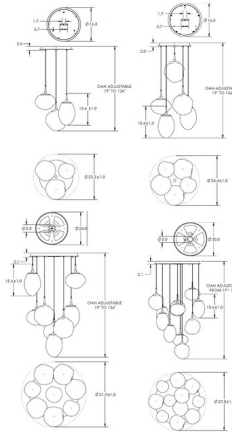

### Specifications

COLOR . . . . . Smoke Geo  
 BODY FINISH . . . . . Matte Black  
 WATTAGE . . . . . 15.6W  
 DIMMER . . . . . Low Voltage Electronic  
 DIMENSIONS . . . . . 22.3"W x 18"H x 22.3"D  
 INTEGRATED LED MODULE . . . . . 3 x LED/5.2W/120V LED  
 COUNTRY OF ORIGIN . . . . . United States

### Technical Information

PRODUCT DIMENSIONS . . . . . Max Overall Height: 136"  
 COLOR RENDERING . . . . . 93 CRI  
 LAMP COLOR . . . . . 2700K  
 LUMENS/WATT . . . . . 196.15  
 LUMINOUS FLUX . . . . . 1020 lumens