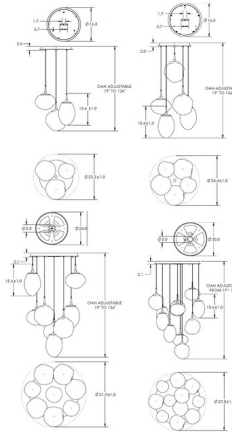

Specifications

COLOR Smoke Geo
 BODY FINISH Matte Black
 WATTAGE 15.6W
 DIMMER Low Voltage Electronic
 DIMENSIONS 22.3"W x 18"H x 22.3"D
 INTEGRATED LED MODULE 3 x LED/5.2W/120V LED
 COUNTRY OF ORIGIN United States

Technical Information

PRODUCT DIMENSIONS Max Overall Height: 136"
 COLOR RENDERING 93 CRI
 LAMP COLOR 2700K
 LUMENS/WATT 196.15
 LUMINOUS FLUX 1020 lumens

Shown in matte black / smoke geo

CLICK TO VIEW PRODUCT