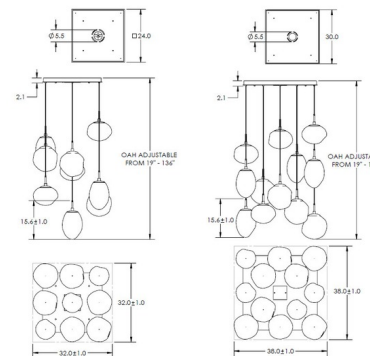

CLICK TO VIEW PRODUCT

Notes: