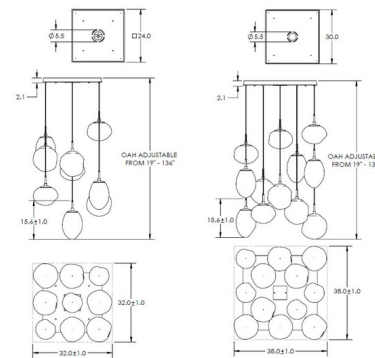

Specifications

COLOR Smoke Floret
 BODY FINISH Matte Black
 WATTAGE 46.8W
 DIMMER Low Voltage Electronic
 DIMENSIONS 32"W x 18"H x 32"D
 INTEGRATED LED MODULE 9 x LED/5.2W/120V LED
 COUNTRY OF ORIGIN United States

Technical Information

PRODUCT DIMENSIONS Max Overall Height: 136"
 COLOR RENDERING 93 CRI
 LAMP COLOR 2700K
 LUMENS/WATT 588.46
 LUMINOUS FLUX 3060 lumens

Shown in matte black / smoke floret

CLICK TO VIEW PRODUCT