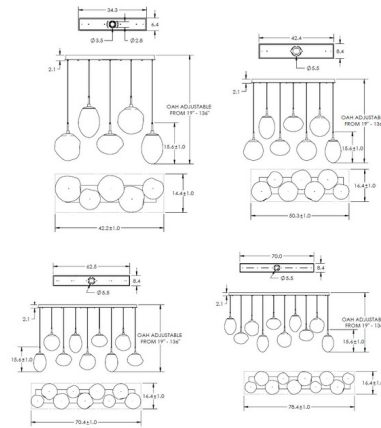

CLICK TO VIEW PRODUCT

Notes: