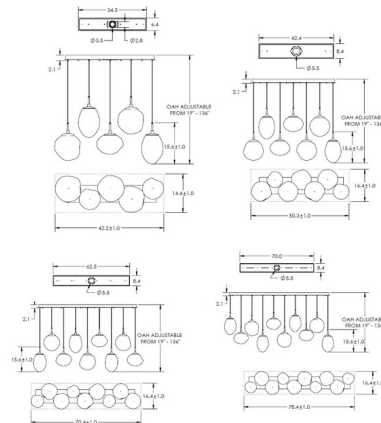

CLICK TO VIEW PRODUCT

Notes: