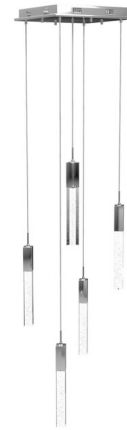

Lightology

lightology.com
866-954-4489
04-22-26

Project: _____

Company: _____

Location: _____ Fixture Type: _____

SPEC #: **AVE948532**

Approved On: _____ Approved By: _____

Glacier 5LT Multi Light Pendant By Avenue Lighting

Description

The Glacier 5 Multi Light Pendant offers a regal presence with a glamorous vibe to a variety of interior spaces. The smooth steel frame is complemented by a striking, slim pendants, casting warm shadows across your room.

Shown in polished chrome / clear bubble

Specifications

COLOR Clear Bubble
BODY FINISH Polished Chrome
WATTAGE 30W
DIMMER Standard 120V
DIMENSIONS 12"W x 20"H x 12"D
BULB INCLUDED 5 x MR16/GU10/6W/120V LED
COUNTRY OF ORIGIN China

Technical Information

PRODUCT DIMENSIONS Max Adjustable Overall Height: 144"
LAMP LIFE 50000 hours
LUMENS/WATT 333.33
LUMINOUS FLUX 2000 lumens

CLICK TO VIEW PRODUCT

Notes: