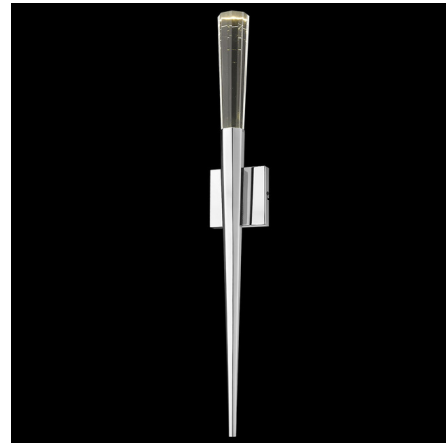

Lightology

lightology.com
866-954-4489
04-24-26

Project: _____

Company: _____

Location: _____ Fixture Type: _____

SPEC #: **AVE948583**

Approved On: _____ Approved By: _____

Avalon Wall Sconce By Avenue Lighting

Description

The Avalon Wall Sconce is a simple yet elegant addition to any interior space. The long fluted Crystal diffuser, complemented by a Polished Chrome finish, brings glamour and sophistication to your room. ADA compliant. UL listed.

Shown in polished chrome / crystal

Specifications

COLOR Crystal
BODY FINISH Polished Chrome
WATTAGE 3W
DIMMER Low Voltage Electronic
DIMENSIONS 5"W x 31.5"H x 4"D
BULB INCLUDED 1 x JCD/G9/3W/120V LED
COUNTRY OF ORIGIN China

Technical Information

PRODUCT DIMENSIONS Backplate: 5" Sq.
LAMP LIFE 50000 hours
LUMENS/WATT 80.00
LUMINOUS FLUX 240 lumens

CLICK TO VIEW PRODUCT

Notes: