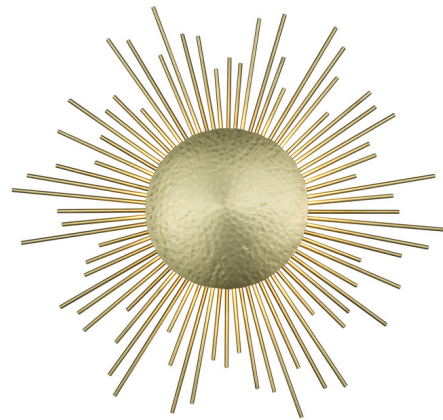

Lightology

lightology.com
866-954-4489
04-24-26

Project: _____

Company: _____

Location: _____ Fixture Type: _____

SPEC #: **AVE948619**

Approved On: _____ Approved By: _____

Marquee Wall Sconce By Avenue Lighting

Description

The Marquee Wall Sconce has steel bars resembling the rays that burst from the sun. The round diffuser is lit from behind, casting unique lighting patterns across your wall. Available in Brushed Brass, Dark Bronze, or Polished Nickel. ADA compliant. UL listed.

Shown in brushed brass

Specifications

COLOR N/A
BODY FINISH Brushed Brass
WATTAGE 120W
DIMMER Standard 120V
DIMENSIONS 22"W x 22"H x 4"D
BULB INCLUDED 3 x JCD/G9/40W/120V LED
COUNTRY OF ORIGIN China

Technical Information

PRODUCT DIMENSIONS Backplate: 5" Dia.
LAMP LIFE 50000 hours
LUMENS/WATT 22.50
LUMINOUS FLUX 900 lumens

CLICK TO VIEW PRODUCT

Notes: